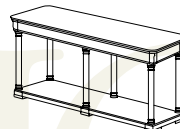

COFFEE TABLE

7684-40
W50 D24 H17

SOFA/CONSOLE TABLE

7684-82
W60 D17 H32