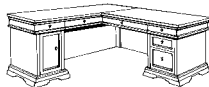

EXECUTIVE DESK

7684-36A

W72 D36 H30

ALSO AVAILABLE:

66" EXECUTIVE DESK

7684-34A

W66 D30 H30

- Center drop-front drawer with a removable pencil tray can function as a conventional center drawer or a keyboard drawer.
- Felt-lined box with a pencil tray / box with removable dividers / fully extending file drawer per pedestal.
- Knee-hole locking pedestals.

- Center drop-front keyboard drawer.
- Left pedestal: box drawer / CPU storage cabinet.
- Right pedestal: box / box / locking file drawer.
- Cable accessible.

RIGHT COMPUTER "L" DESK

7684-48A

W66 D76 H30