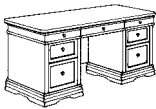

Function - All drawers are suspended on ball bearing slides. Box drawers have 100 lb. rated slides; file drawers have 150 lb. rated slides and keyboards have a 50/75 lb. rating. All file drawers are equipped to accommodate front-to-back letter sized or side-to-side legal sized hanging file folders. All cases are equipped with levelers to adjust for less than even flooring.

EXECUTIVE DESK

7684-36A

W72 D36 H30

ALSO AVAILABLE:

66" EXECUTIVE DESK

7684-34A

W66 D30 H30

- Center drop-front drawer with a removable pencil tray can function as a conventional center drawer or a keyboard drawer.
- Felt-lined box with a pencil tray / box with removable dividers / fully extending file drawer per pedestal.
- Knee-hole locking pedestals.