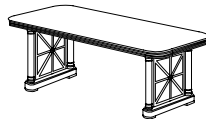

42" ROUND CONFERENCE TABLE

7684-89
W42 D42 H30

Consists of:
-011 Top
-002 Base