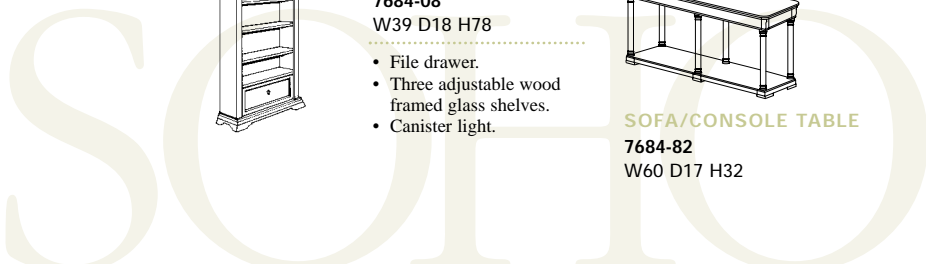

42" ROUND CONFERENCE TABLE

7684-89
W42 D42 H30

Consists of:
-011 Top
-002 Base

8' RECTANGULAR CONFERENCE TABLE

7684-96
W96 D44 H30
Consists of
-005 Top
-001 Base

END TABLE

7684-10
W24 D24 H20

COFFEE TABLE

7684-40
W50 D24 H17

SOFA/CONSOLE TABLE

7684-82
W60 D17 H32

EXECUTIVE HIGH BACK DESK CHAIR

7684-831, Black Leather
7684-832, Brown Leather
W27.5 D28 H37.75-41.75

- Leather upholstery with a Chocolate Patina finished frame.
- Swivel-tilt mechanism; gas lift.
- Five star hooded caster base.

HIGH BACK GUEST CHAIR

7684-821, Black Leather
7684-822, Brown Leather
W27.5 D28 H41

- Leather upholstery with a Chocolate Patina finished frame.

GOOSENECK ARM DESK CHAIR

7684-841
W24.5 D24 H41.5-45.5

- Black leather upholstery with a Chocolate Patina finished frame.
- Gas lift; swivel tilt-mechanism.
- Five star hooded caster base.

GOOSENECK ARM GUEST CHAIR

7684-851
W24.5 D24 H43.5

- Black leather upholstery with a Chocolate Patina finished frame.

SHAPED HIGH BACK DESK CHAIR

7684-861
W24.5 D22.5 H41.5-45.5

- Black leather upholstery with a Chocolate Patina finished frame.
- Gas lift; swivel tilt-mechanism.
- Five star hooded caster base.

SHAPED HIGH BACK GUEST CHAIR

7684-871
W24.5 D22.5 H43.5

- Black leather upholstery with a Chocolate Patina finished frame.