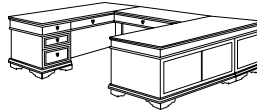

EXECUTIVE LEFT "U" DESK

7684-58

W72 D108 H30

Consists of:

- -580 Right Single Pedestal Desk
  W72 D36 H30
- -581 Left Single Pedestal Credenza
  W72 D24 H30
- -59 "U" Bridge
  W48 D24 H30

ALSO AVAILABLE:

EXECUTIVE RIGHT "U" DESK

7684-57

Consists of:

- -570 Left Single Pedestal Desk
- -571 Right Single Pedestal Credenza
- -59 "U" Bridge

- Desk, credenza and bridge each has a center drop-front drawer that can function as a conventional center drawer or a keyboard drawer.
- Felt-lined box with a pencil tray / box with removable dividers / file drawer per pedestal.
- Bottom box and file drawer on each pedestal secure via knee-hole lock.
- All drawers are fully extending.
- Four levelers per pedestal.
- Cable grommet in each pedestal end.