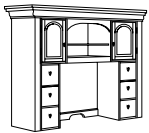

EXECUTIVE OVERHEAD STORAGE

7684-62
W73 D15.5 H48.75

ALSO AVAILABLE:

CURIO OVERHEAD STORAGE

7684-46
W67 D15.5 H48

- Two cabinets, each with an adjustable shelf.
- Six CD storage drawers.
- Center adjustable shelf.
- Center display section with accent lighting.
- Task light.
- Cable accessible.
- Use the -62 with the 7684-21A, -571, -581, -570, -580.
- Use -46 with the 7684-22A, -480, -490.