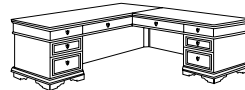

Consists of:

- 480 Left Single Pedestal Desk
W66 D28 H30
- 489 Right Single Pedestal Return
W48 D24 H30

ALSO AVAILABLE:

LEFT COMPUTER "L" DESK

7684-49A

Consists of:

- 490 Right Single Pedestal Desk
- 499 Left Single Pedestal Return

DESK FEATURES:

- Drop-front keyboard drawer.
- Felt-lined box with a pencil tray / CPU cabinet.
- Cable accessible.
- Finished on all sides.

RETURN FEATURES:

- Felt-lined center drawer with pencil tray.
- Felt-lined box with a pencil tray / box with removable dividers / locking file drawer.
- Finished on all sides.