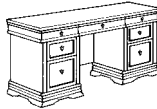

KNEE-HOLE CREDENZA

7684-21A

W72 D24 H30

- Center drop-front keyboard drawer.
- Felt-lined box / locking box with removable dividers / locking file drawer per pedestal.

COMPUTER CREDENZA

7684-22A

W66 D24 H30

- Center drop-front keyboard drawer.
- Left pedestal: box drawer / CPU storage cabinet.
- Right pedestal: box / box / locking file drawer.
- Cable accessible.