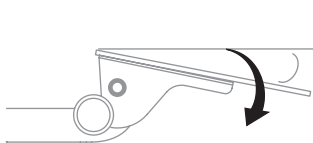

Solution 4

Keyboard platform combo

esi

Positive tilt