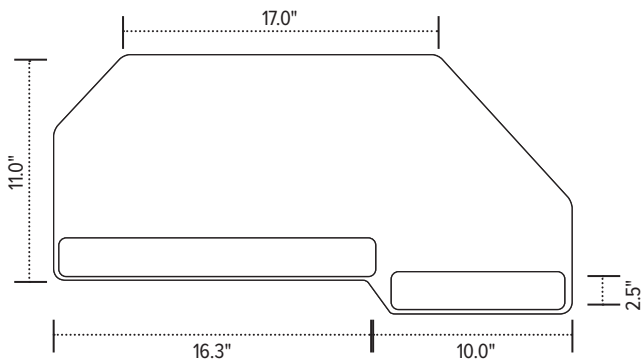

Solution 4

Keyboard platform combo

esi

Product specs

- Recommended for straight edge worksurfaces or diagonal corner worksurfaces
- PLMAC mouse forward platform
- 26.5" platform reversible at installation
- Can be installed for left or right-handed users
- AA370 articulating arm
- Lift-and-lock height adjustment
- 24.8" glide track
- 25.0" clearance required for full retraction
- $\pm 15^\circ$ tilt
- 16.0" height adjustment range
  - 8.0" above track | 8.0" below track
- 360° rotation
- Positions flush with worksurface
- Warranty: 15 yr. (articulating arm/platform)
  2 yr. (palm rest/mouse pad)

Model

SOLUTION4