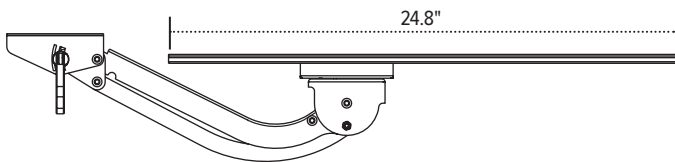

Solution 4

Keyboard platform combo

esi

Positive tilt

Product specs

- Recommended for straight edge worksurfaces or diagonal corner worksurfaces
- PLMAC mouse forward platform
- 26.5" platform reversible at installation
- Can be installed for left or right-handed users
- AA370 articulating arm
- Lift-and-lock height adjustment
- 24.8" glide track
- 25.0" clearance required for full retraction
- $\pm 15^\circ$ tilt
- 16.0" height adjustment range
  - 8.0" above track | 8.0" below track
- 360° rotation
- Positions flush with worksurface
- Warranty: 15 yr. (articulating arm/platform)
  2 yr. (palm rest/mouse pad)

Model

SOLUTION4