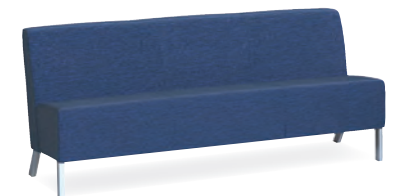

# INSTINT

2210 Lounge with Wood Tablet, Tablet Side Stow and Power unit in Mayer Havana Oatmeal.

On Cover: 2211 Lounge in Mayer Havana Peacock

## Features:

Arm and Armless models in 4 different seat widths. Signature legs come in chrome, silver and black. Generous leg height for easy cleaning. Tablet arm and power available on all models.

2200 Armless Lounge  
22 W x 30 D x 32 H  
2201 Extended Seat  
Armless Lounge  
28 W x 30 D x 32 H

2202 Armless Love Seat  
49 W x 30 D x 32 H

2203 Armless Sofa  
70 W x 30 D x 32 H

2210 Arm Lounge  
27 W x 30 D x 32 H  
2211 Extended Seat  
Arm Lounge  
33 W x 30 D x 32 H

2212 Arm Love Seat  
54 W x 30 D x 32 H

## SIMPLICITY

Balance and comfort describe the key elements of the Instint lounge series. This series includes a lounge chair, love seat and sofa available with or without arms. The armless model delivers a more generous seating surface that allows for a more laidback and casual seating arrangement.