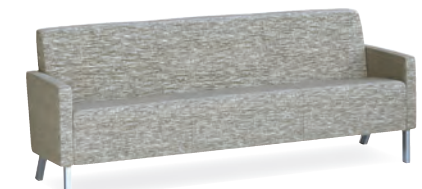

## Features:

Arm and Armless models in 4 different seat widths. Signature legs come in chrome, silver and black. Generous leg height for easy cleaning. Tablet arm and power available on all models.

2200 Armless Lounge  
22 W x 30 D x 32 H  
2201 Extended Seat  
Armless Lounge  
28 W x 30 D x 32 H

2202 Armless Love Seat  
49 W x 30 D x 32 H

2203 Armless Sofa  
70 W x 30 D x 32 H

2210 Arm Lounge  
27 W x 30 D x 32 H  
2211 Extended Seat  
Arm Lounge  
33 W x 30 D x 32 H

2212 Arm Love Seat  
54 W x 30 D x 32 H

2213 Arm Sofa  
75 W x 30 D x 32 H

## SIMPLICITY

Balance and comfort describe the key elements of the Instint lounge series. This series includes a lounge chair, love seat and sofa available with or without arms. The armless model delivers a more generous seating surface that allows for a more laidback and casual seating arrangement.