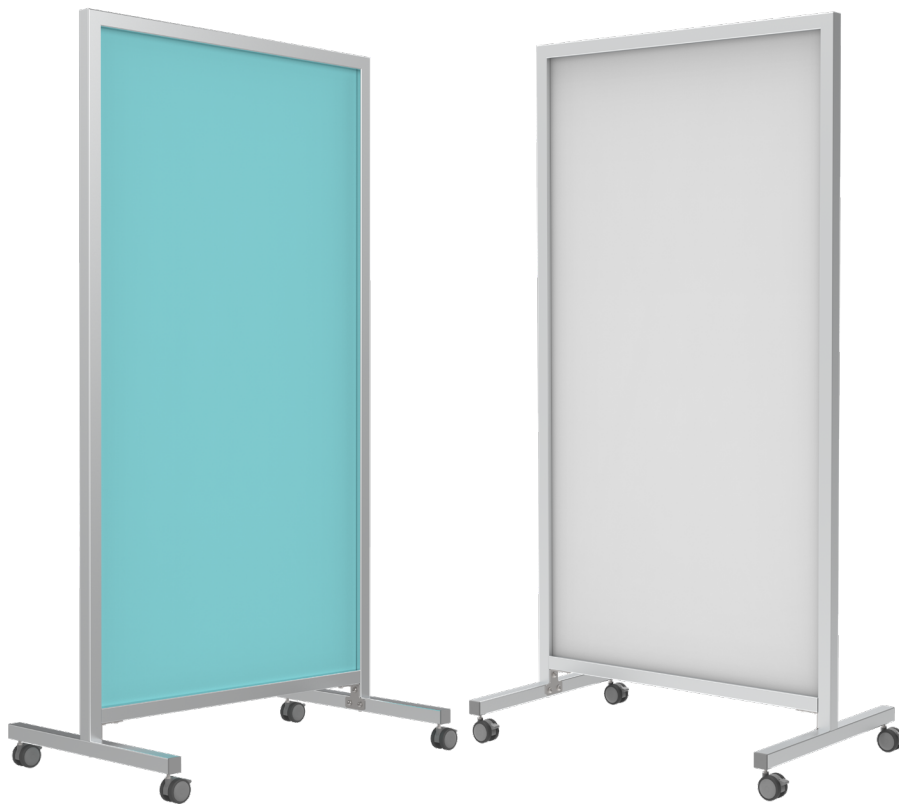

EZ MOBILE

Glassboard & Porcelain Whiteboard Mobile

ghent.

EZ Mobile

Statement of Line

EZ1
Glassboard

EZ6
Porcelain whiteboard

Features

- Porcelain whiteboard surface accepts magnetic accessories and resists staining, ghosting, and scratching.
- Non-porous glass surface is easy to clean and will not ghost or stain
- Satin-anodized aluminum frame with mitered corners adds strength and durability.
- 4 Heavy-duty locking casters move easily from carpet to tile as needed.
- Ships knocked down in Ghent's worry-free packaging.
- Carries a 10-year manufacturer warranty and is made in the USA.

Options

- Overall Size: 75"H x 38"W
- 2-sided Panel Configurations: Porcelain Whiteboard/Porcelain Whiteboard, Glassboard/Glassboard

Glassboard Only

- Choose from Ghent's standard glass color options
- Magnetic or Non-magnetic surface