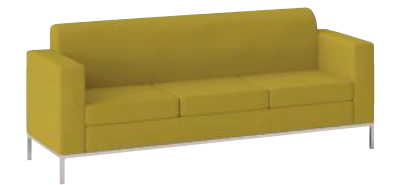

MASSO

2001 Lounge with Rotating Tablet and Power Unit in Mayer Fedora Citron
On Cover: 2001 Lounge in Mayer Fedora Fawn

Seating Features:

Classic contemporary design available in a comfortable Lounge, Love Seat and Sofa on a square tube steel base offered in Chrome, Silver and Black Finishes.

2001 Lounge
35 W x 32 D x 34 H

2002 Love Seat
61 W x 32 D x 34 H

2003 Sofa
82 W x 32 D x 34 H

Table Features:

Square steel tube available in Chrome, Silver and Black Finishes
Available in Laminate and Veneer options
6 standard laminate options with matching PVC Edge
Veneer available in all standard OCI finishes on Maple with matching finish on exposed plywood edge

MASSO

Seating shown is 2001 Lounge & 2003 Sofa in Mayer Engrave Silver with TMK482017 & TMK222217 Tables

SIMPLE BUT SIGNIFICANT

The relaxed posture of the Masso lounge gives versatility and refinement in a diverse setting. Masso has a contemporary appearance, creatively blending its paralleled characteristics to create a solid presence. Its generous design is available in a lounge, love and sofa option that exceed expectations and comfort.