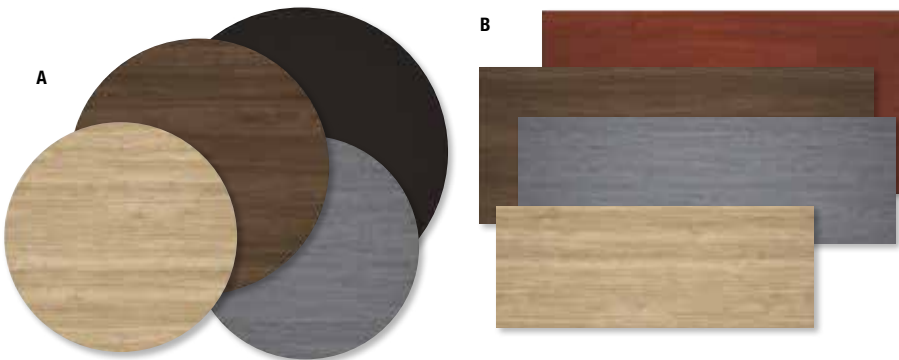

FEATURES

- Wood construction with laminate finish
- Basic concept at fantastic value
- Enduring quality and beauty

PERFORMANCE TABLE TOPS are constructed using the highest quality thermally fused Melamine Laminates and edged with 3 mil PVC Tough Edge providing unparalleled durability and beauty.

PLBE36S, PLTRB23SILVER

PLT42R, PLTWXB36/42

PLT36R, PLTWXB36/42

PLT36R, PLTRB2341BRU

PLT36R, PLTXBM3341

PLT30R, PLTRB23SILVER

Choose Your Top

Available Finishes

*Maple - please call for availability.

Choose Your Base

A. Round Table Tops:

PLT30R - 30" Round Top
 PLT36R - 36" Round Top
 PLT42R - 42" Round Top

B. Rectangular Table Tops

PLT2460 - 24" x 60"
 PLT2472 - 24" x 72"
 PLT3060 - 30" x 60"
 PLT3072 - 30" x 72"

C. Square Bevel-Edge Table Tops

PLBE36S - 36" Square (White only)
 PLBE42S - 42" Square (White only)
 PLBE48S - 48" Square (White only)

D. Half Boat Shaped Table Tops

PL237THALF - 48" x 60"
 PL238THALF - 48" x 72"