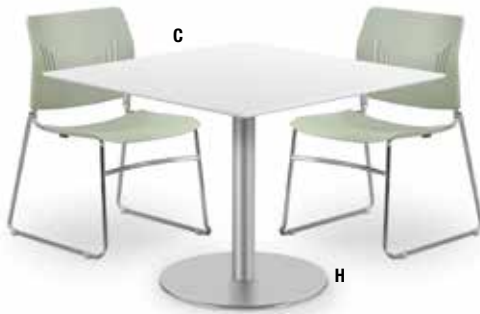

FEATURES

- Wood construction with laminate finish
- Basic concept at fantastic value
- Enduring quality and beauty

PERFORMANCE TABLE TOPS are constructed using the highest quality thermally fused Melamine Laminates and edged with 3 mil PVC Tough Edge providing unparalleled durability and beauty.

*Maple - please call for availability.

Choose Your Base

A. Round Table Tops:

PLT30R - 30" Round Top
 PLT36R - 36" Round Top
 PLT42R - 42" Round Top

B. Rectangular Table Tops

PLT2460 - 24" x 60"
 PLT2472 - 24" x 72"
 PLT3060 - 30" x 60"
 PLT3072 - 30" x 72"

C. Square Bevel-Edge Table Tops

PLBE36S - 36" Square (White only)
 PLBE42S - 42" Square (White only)
 PLBE48S - 48" Square (White only)

D. Half Boat Shaped Table Tops

PL237THALF - 48" x 60"
 PL238THALF - 48" x 72"

E. Laminate Cross Bases

PLTWXB36/42
 Fits 36" and 42" Round Tops

F. Black Cross Bases

PLTXBM24 - 24" Spread/29"H
 Fits 30" and 36" Round Tops

PLTXBM33 - 33" Spread/29"H
 Fits 42" and 48" Round Tops

PLTXBM3341 - 33" Spread/41"H
 Fits 36" and 42" Round Tops for Cafe Style Table