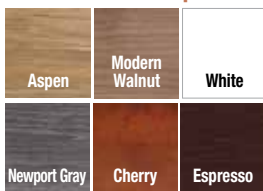

Available Boat Shaped Finishes

Boat Shape Conference Tables with Wood VA Legs

PL236-VAWOOD	95"W x 44"D
PL237-VAWOOD	120"W x 48"D
PL238-VAWOOD	144"W x 48"D
PL168BS-VAWOOD	168"W x 48"D
PL192BS-VAWOOD	192"W x 48"D

Tops available in Aspen, Modern Walnut, White, Cherry, Espresso and Newport Gray
Legs available in Modern Walnut, Natural and Newport Gray
Leg Mounts available in Black or Silver

Boat Shape Conference Tables with Metal VA Legs

PL236-VAMETAL	95"W x 44"D
PL237-VAMETAL	120"W x 48"D
PL238-VAMETAL	144"W x 48"D
PL168BS-VAMETAL	168"W x 48"D
PL192BS-VAMETAL	192"W x 48"D

Tops available in Aspen, Modern Walnut, White, Cherry, Espresso and Newport Gray
Legs available in Black or Silver
Leg Mounts available in Black or Silver